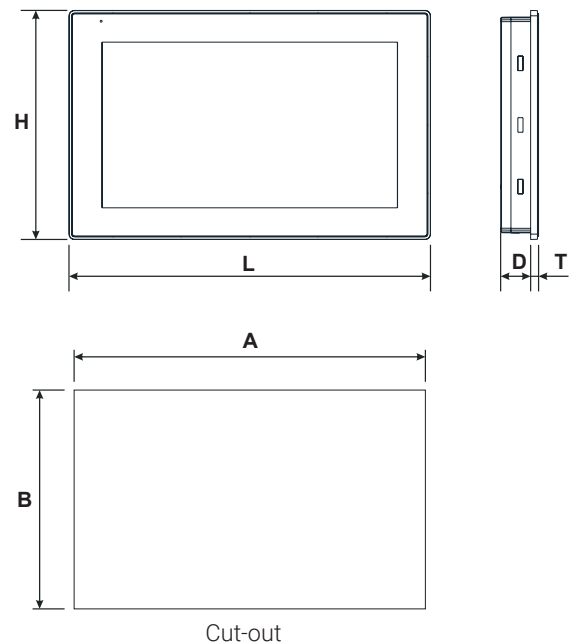

Ordering information

Software	Name	Art. no.
J-Mobile	KN-C.215.Compact.JM	5511187
Codesys	KN-C.215.Compact.CDS	5511191
Chromium-Browser	KN-C.215.Compact.WEB	5511195

¹ WEB-Variante nur 1 Port | web-version only 1 port
² ausgenommen WEB-Variante | except web-version