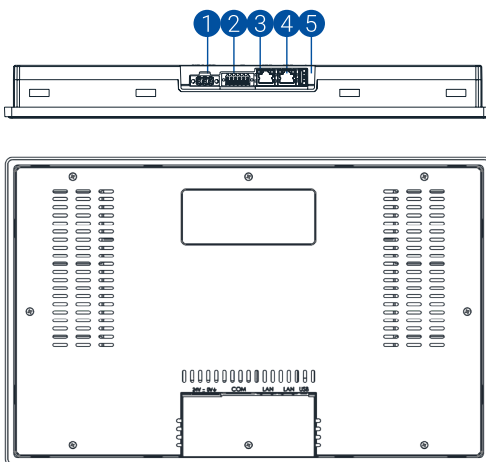

System Resources	
Display - Colors	15.6" - 16.7M
Resolution	1920x1080
Brightness	350 Cd/m2 typ.
Dimming	Yes
Touchscreen	Projected Capacitive - Multitouch
CPU	64-bit RISC quad core - 1.6GHz
Operating System	Linux
Flash	4 GB (pSLC mode - High reliability)
RAM	2 GB
FRAM	64 KB
Real Time Clock	Yes
RTC Back-up	Supercapacitor
Interface	
Ethernet port ¹	2 (10/100 Mbit)
USB port	1 (Host v. 2.0, max. 500 mA)
Serial port ²	1 (RS-232, RS-485, RS-422, software configurable)
CAN port ²	1 (Isolated)
Buzzer	Yes
Indicator Light	1 (RGB LED)
Ratings	
Power supply	24 Vdc (9 to 32 Vdc)
Current Consumption	0.75 A max. at 24 Vdc
Input Protection	Electronic
Environment Conditions	
Operating Temperature	-20°C to +55°C (vertical installation)
Storage Temperature	-30°C to +70°C
Operating / Storage Humidity	5-85% RH, non condensing
Protection Class	IP66 (front), IP20 (rear)
Dimensions and Weights	
Faceplate LxH	422x267 mm (16.61"x10.51")
Cutout AxB	411x256 mm (16.18"x10.08")
Depth D+T	35+10 mm (1.38"+0.39")
Weight	3.2 Kg
Approvals	
CE	Electromagnetic Compatibility Directive 2014/30/EU (EMC)
UL*	cULus: UL61010-1 / UL61010-2-201
RCM	Yes

* Roadmap 2024

- 1 Power Supply
- 2 Serial Port/CAN port²
- 3 Ethernet Port
- 4 Ethernet Port¹
- 5 USB port (vers. 2.0-1.1)

Ordering information

Software	Name	Art. no.
J-Mobile	KN-C.215.Compact.JM	5511187
Codesys	KN-C.215.Compact.CDS	5511191
Chromium-Browser	KN-C.215.Compact.WEB	5511195