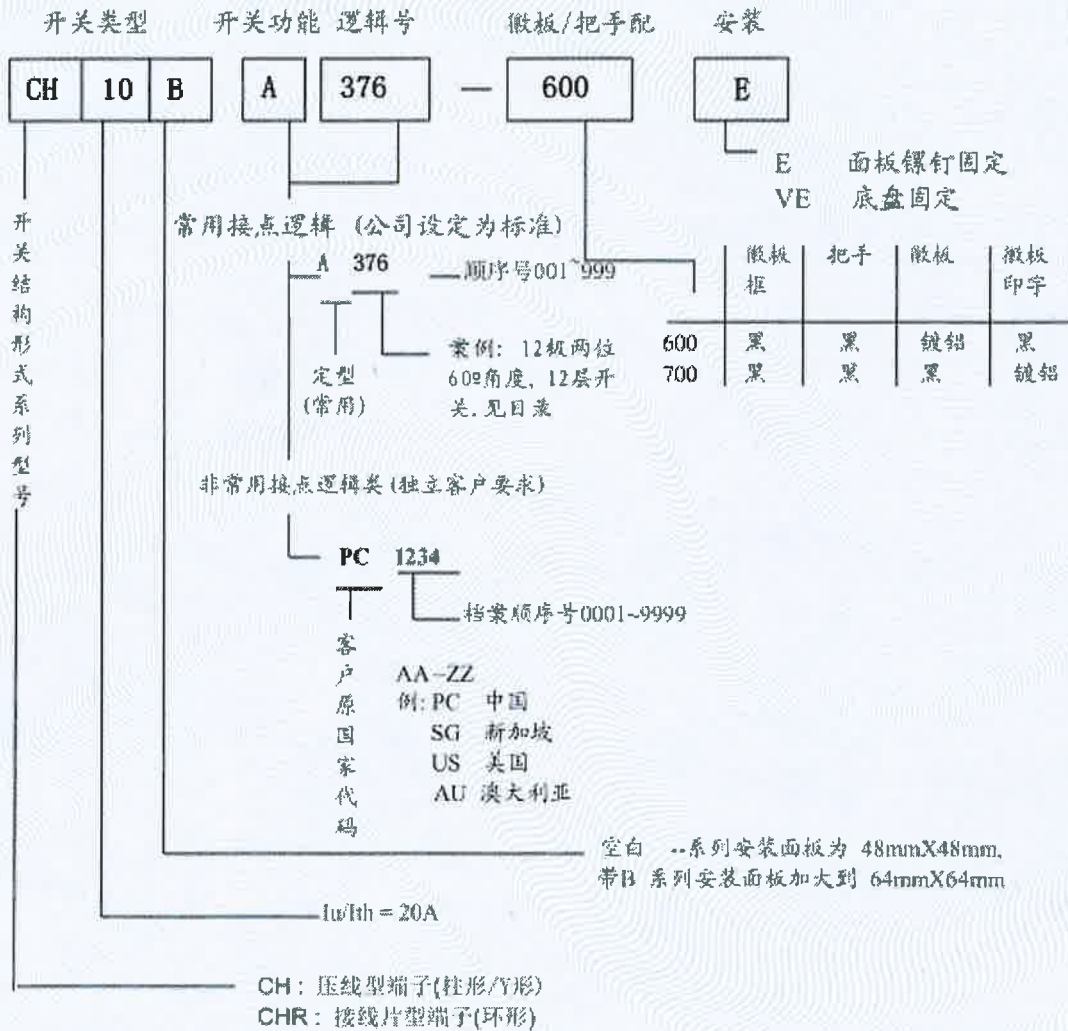

中国质量认证中心有限公司

# 中国国家强制性产品认证证书

CERTIFICATE NO. : 2024010302687188

Appendix: Page 1 of 1

This page is attached to the certificate and should be used at the same time as the certificate page.