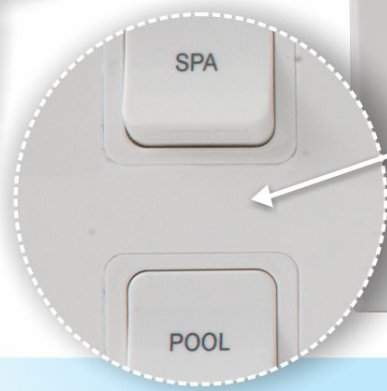

**Top
Quality,
Fast
Delivery**

CUSTOM ENGRAVING

FOR ALL APPLICATIONS

- Any Size
- Any Shape
- Logos
- QR Codes
- Symbols
- Images
- Flush Plates
- Switch Mechs
- Stainless Steel

WARNING!
THIS IS A CERTIFIED SWITCHBOARD. ANY CHANGES MUST BE NOTIFIED AND APPROVED BY THE MANUFACTURER. FAILURE TO DO SO WILL VOID ANY WARRANTY.