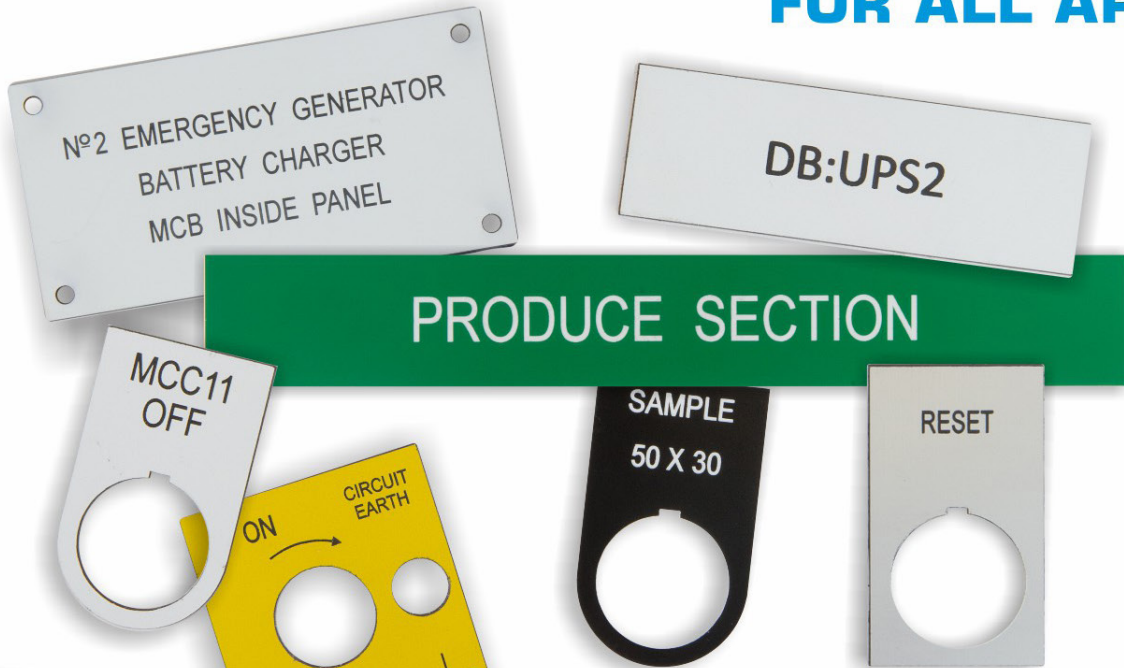

**Top
Quality,
Fast
Delivery**

CUSTOM ENGRAVING

FOR ALL APPLICATIONS

- Any Size
- Any Shape
- Logos
- QR Codes
- Symbols
- Images
- Flush Plates
- Switch Mechs
- Stainless Steel

WARNING!
THIS IS A CERTIFIED SWITCHBOARD. ANY CHANGES MUST BE NOTIFIED AND APPROVED BY THE MANUFACTURER. FAILURE TO DO SO WILL VOID ANY WARRANTY.

NO NEED FOR COMPROMISE - AT K&N WE CUSTOMISE

Kraus & Naimer

BLUE LINE switchgear